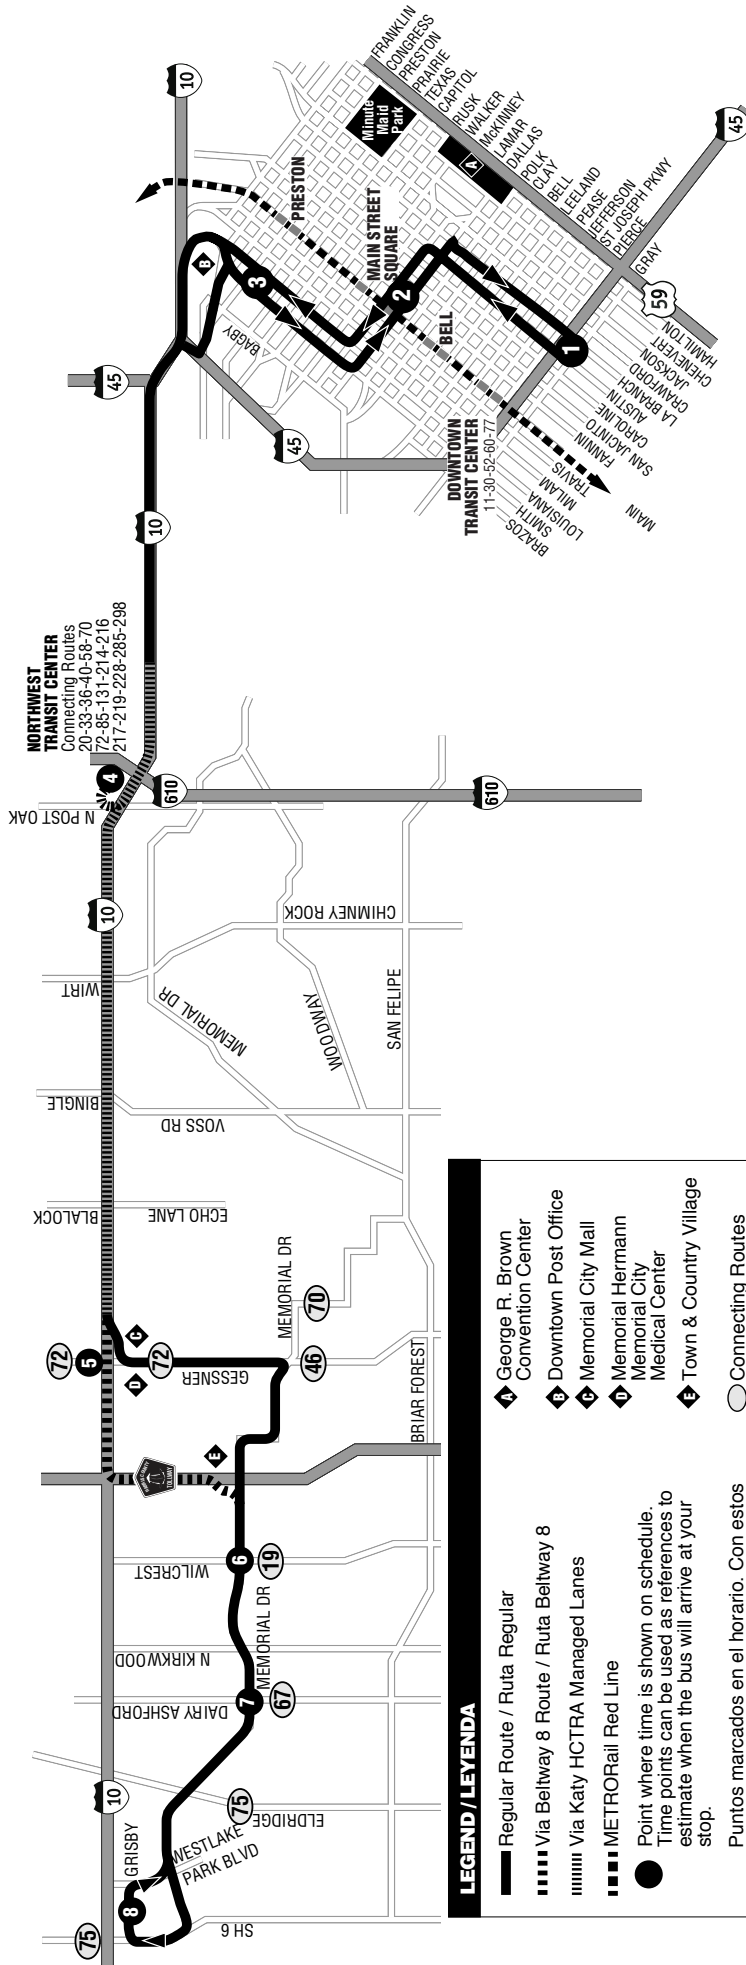

NORTHWEST TRANSIT CENTER
Connecting Routes
20-33-36-40-58-70
72-86-131-214-216
217-219-228-285-298

LEGEND / LEYENDA

- Regular Route / Ruta Regular
- Via Beltway 8 Route / Ruta Beltway 8
- Via Katy HCTRA Managed Lanes
- METRO Rail Red Line
- Point where time is shown on schedule. Time points can be used as references to estimate when the bus will arrive at your stop.
- Puntos marcados en el horario. Con estos puntos se puede calcular el tiempo de llegada del autobús a su parada.
- George R. Brown Convention Center
- Downtown Post Office
- Memorial City Mall
- Memorial Hermann Memorial City Medical Center
- Town & Country Village
- Connecting Routes / Rutas de Conexión