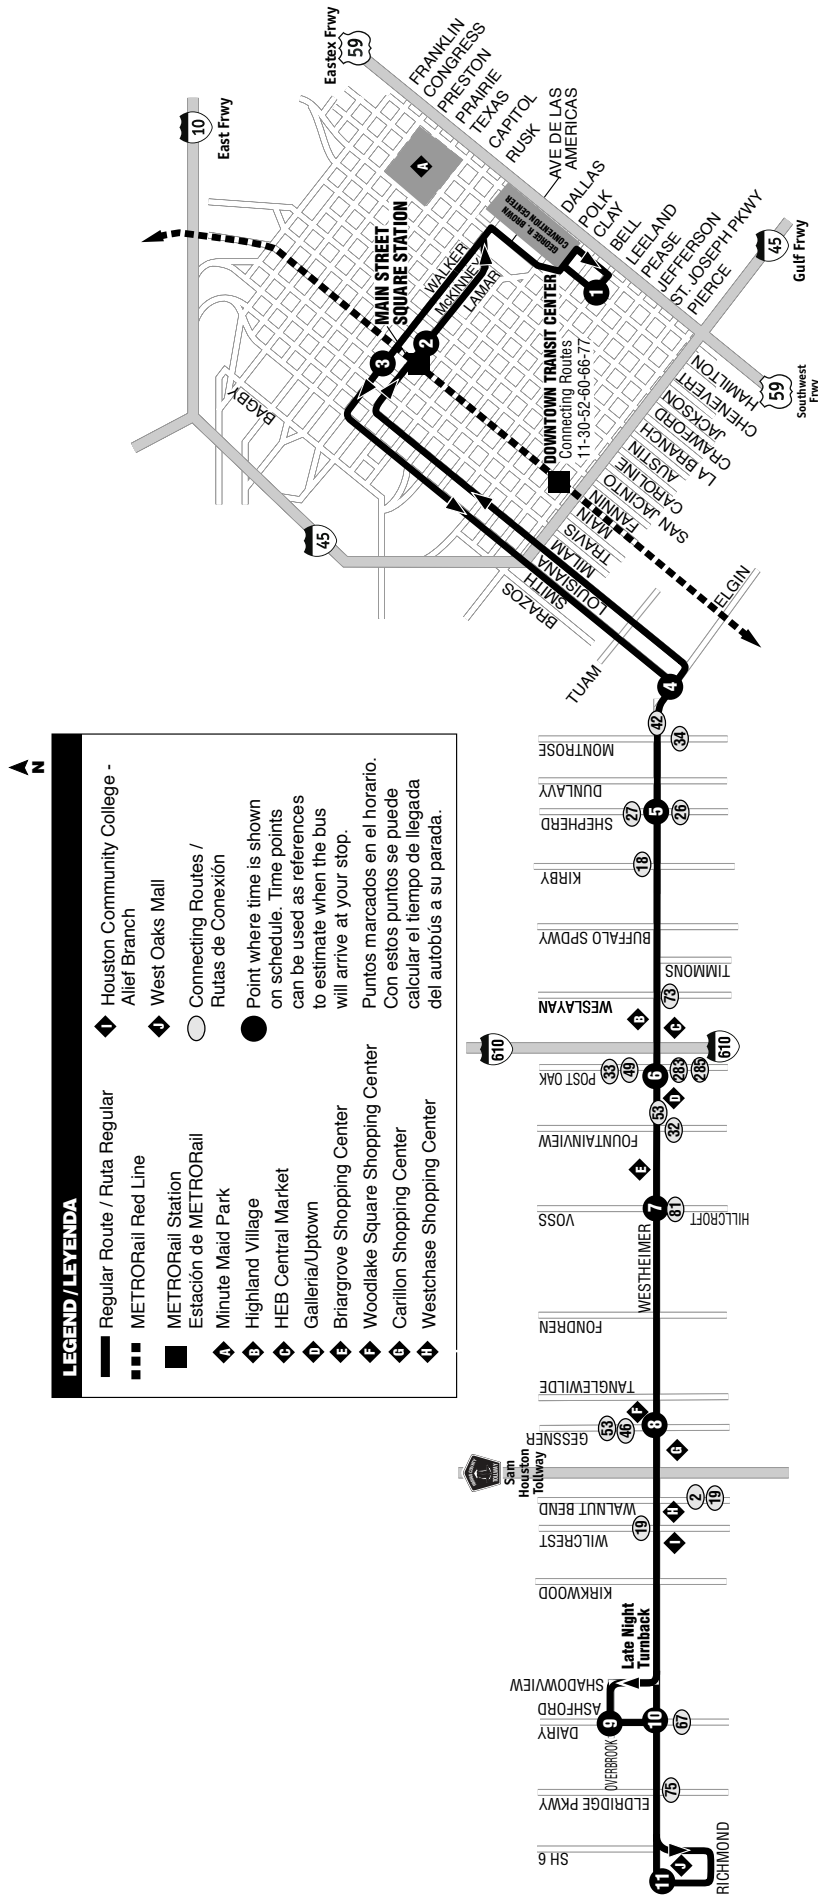

LEGEND / LEYENDA

- Regular Route / Ruta Regular
- METRORail Red Line
- METRORail Station / Estación de METRORail
- Minute Maid Park
- Highland Village
- HEB Central Market
- Galleria/Uptown
- Briar Grove Shopping Center
- Woodlake Square Shopping Center
- Carillon Shopping Center
- Westchase Shopping Center
- Houston Community College - Alief Branch
- West Oaks Mall
- Connecting Routes / Rutas de Conexión
- Point where time is shown on schedule. Time points can be used as references to estimate when the bus will arrive at your stop.
- Puntos marcados en el horario. Con estos puntos se puede calcular el tiempo de llegada del autobús a su parada.